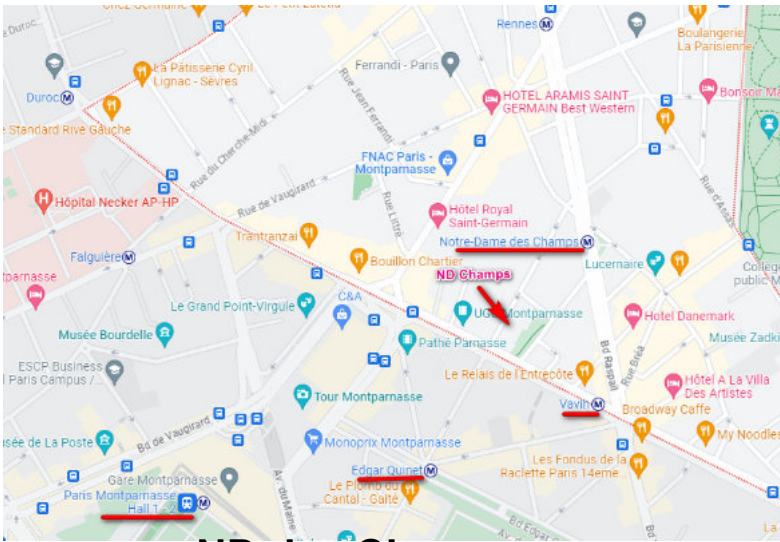

ND des Champs