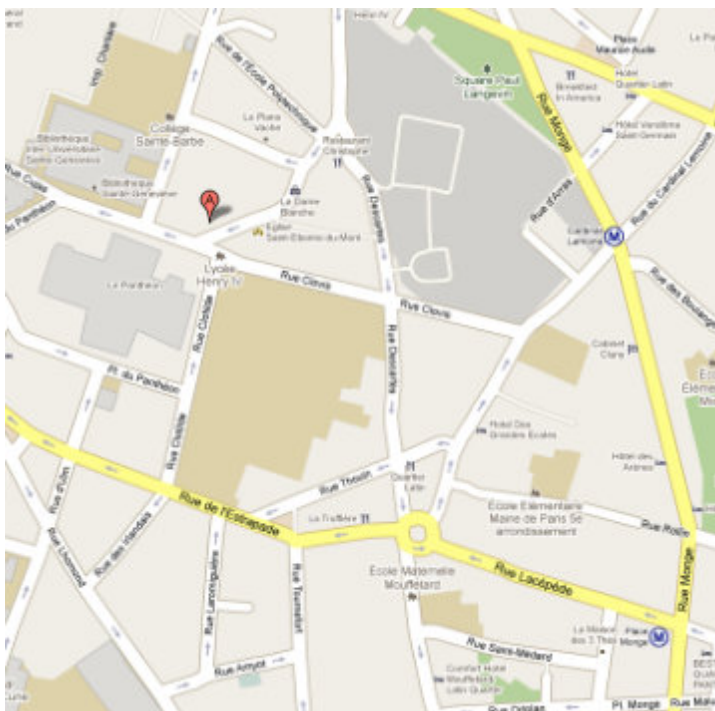

Durouflé Apartment

6, Place du Pantheon

Metro: Cardinal Lemoine Line 10

Current resident, Frédéric Blanc, will show us the Durouflé's former residence and its home organ. Be sure to bring your camera for some stunning views of the Paris skyline.

To Durouflé Apartment

Take line 10 (dark yellow) dir. **Gare d'Austerlitz** exit **Cardinal Lemoine**.

When you surface, orient yourself so the Clos de Lias flower shop is on your left, and the four-door firehouse is on your right.

Start walking up the hill on *Rue du Cardinal Lemoine*.

Turn right on to *Rue Clovis*.

Continue about 300 yards uphill.

The apartment is on your right, just across the square from the church. 6, *Place du Pantheon*.